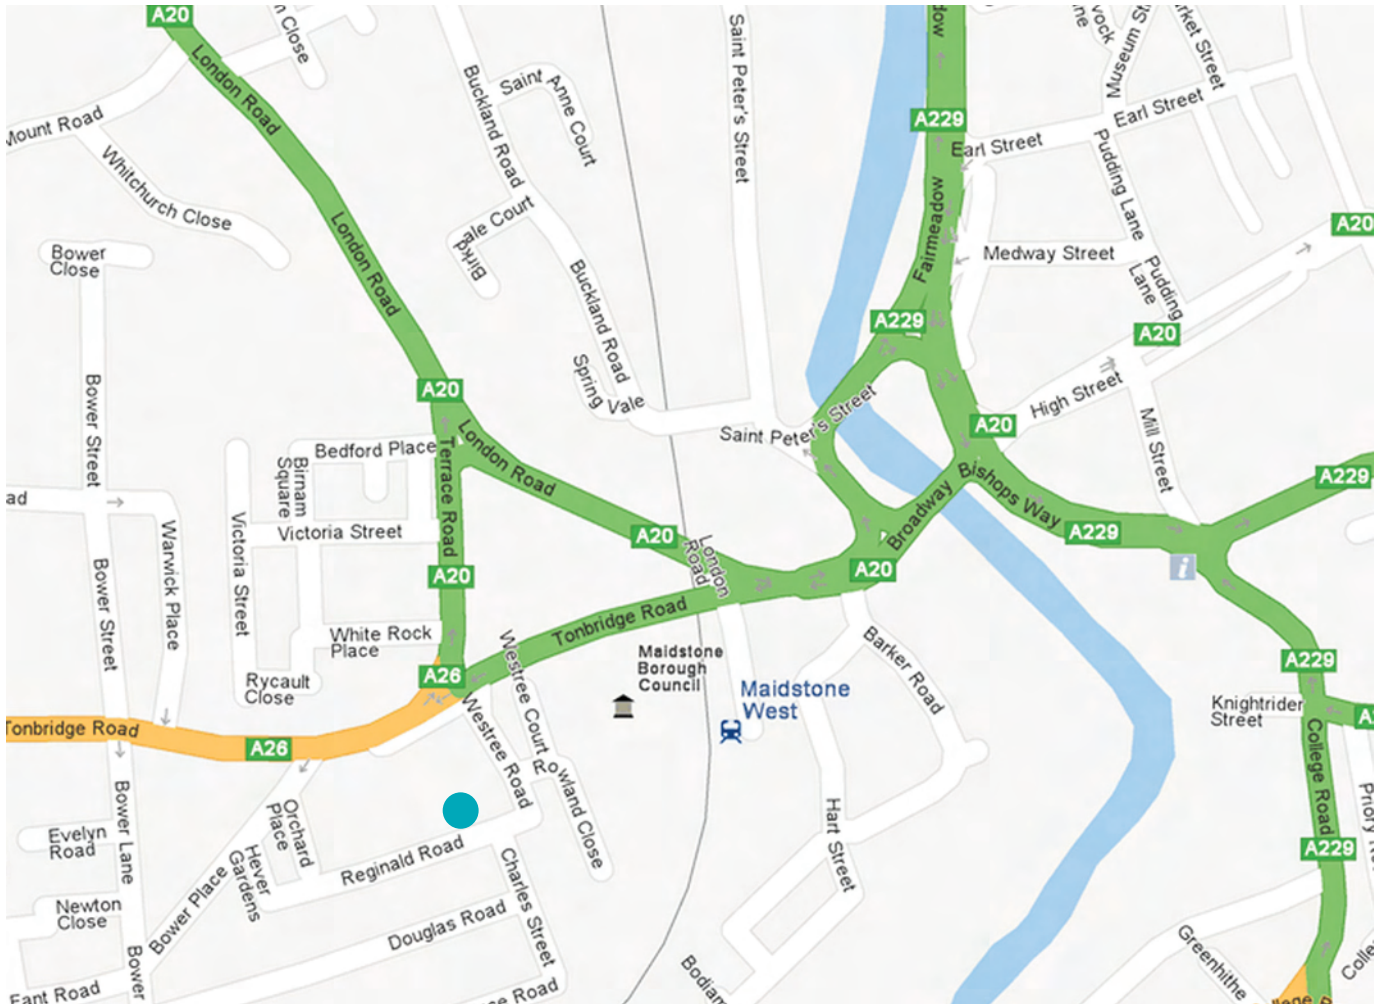

## DIRECTIONS

**From M20 J6:** Follow signs for town centre A229. As you approach the river, follow signs for Tonbridge A26, which takes you over the river. Continue along the A26 towards Tonbridge, Westree Road is the first left after Maidstone West railway station.  
 ● Westree House is immediately on the right.

**From M20 J5:** Follow signs for town centre (A20). As you enter the one way system down a hill, keep in right hand lane. Turn right just after the pedestrian crossing at the bottom of the hill, in front of the War Memorial. Join one-way system towards Tonbridge (A26). Get into left hand lane. Westree Road is the first road on the left (about 150yards).  
 ● Westree House is immediately on the right.